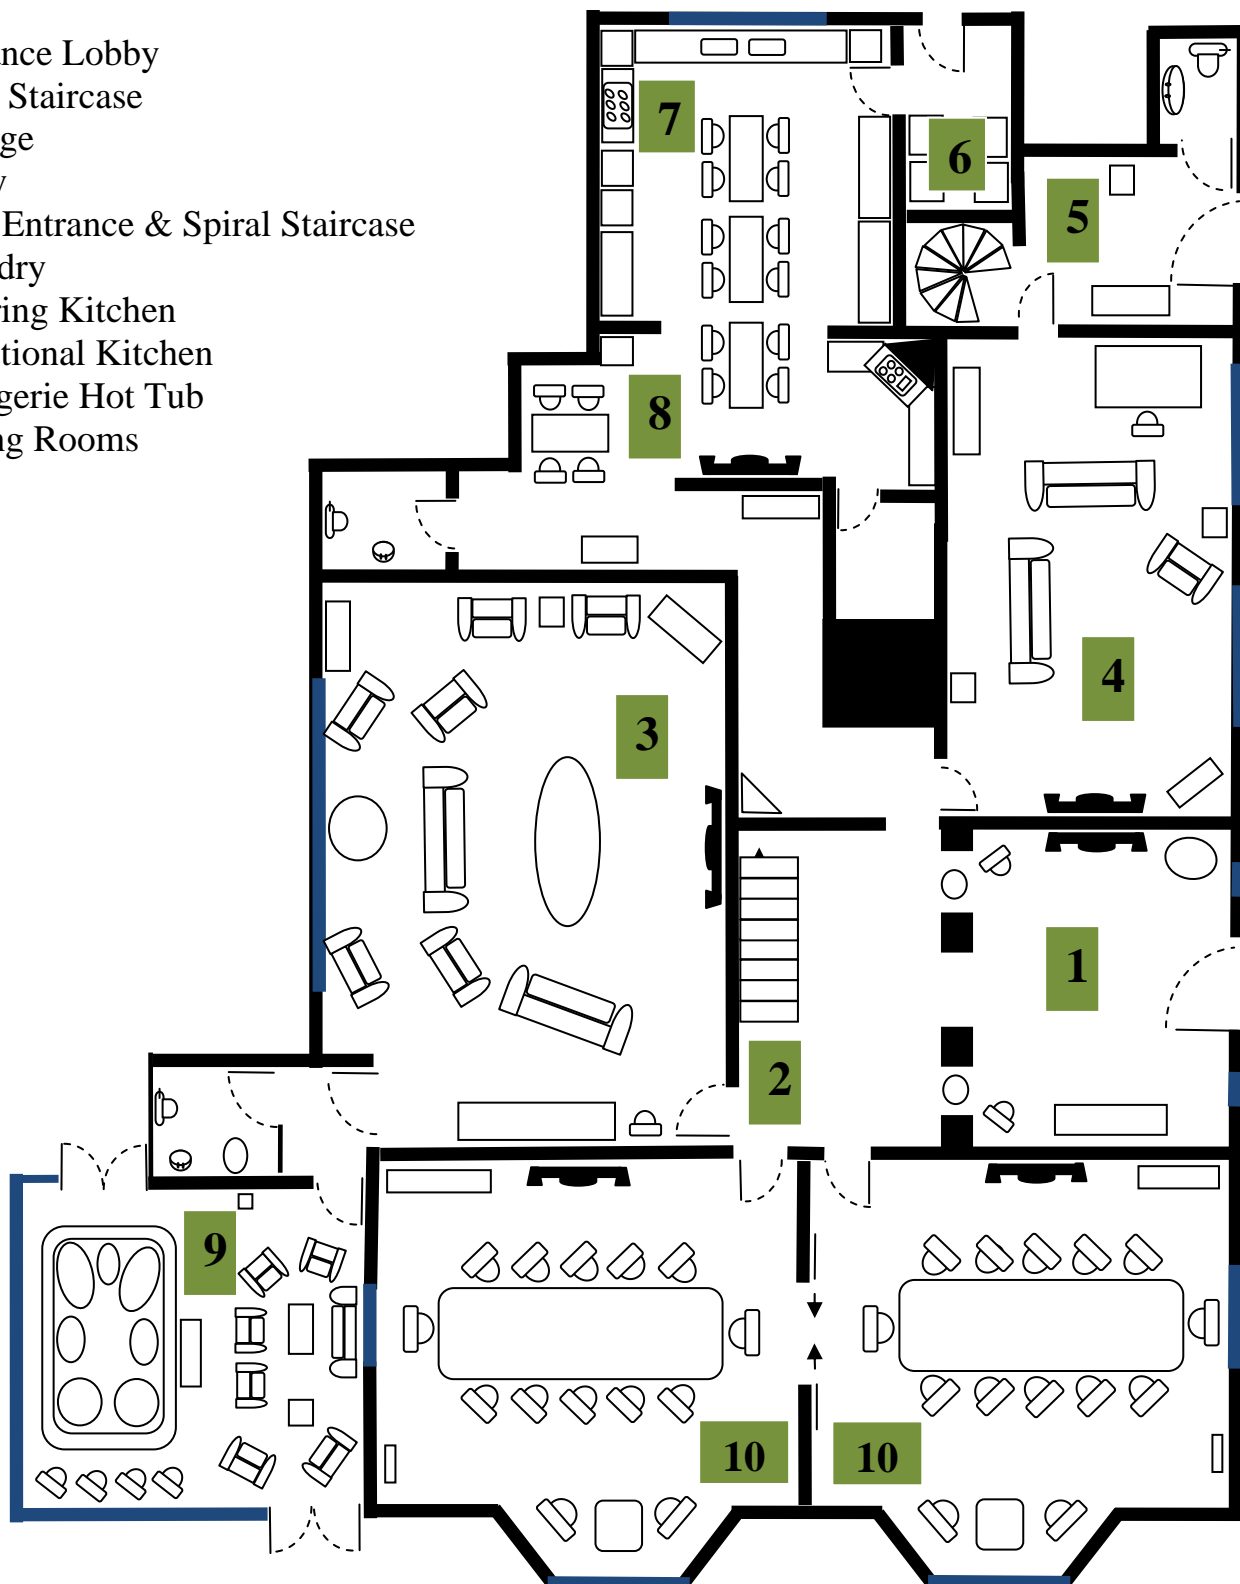

Ground Floor

- 1 Entrance Lobby
- 2 Main Staircase
- 3 Lounge
- 4 Study
- 5 Boot Entrance & Spiral Staircase
- 6 Laundry
- 7 Catering Kitchen
- 8 Traditional Kitchen
- 9 Orangerie Hot Tub
- 10 Dining Rooms

First Floor

- | | | | |
|-------|-----------------------------|-------|---------------------------|
| 1 | One Hole In | 5 & 6 | Five & Six Pick Up Sticks |
| 2 | Two Duck | 7 | Seven Dwarfs |
| 3 & 4 | Three & Four Knock The Door | A | Stairs To Ground Floor |
| B | Stairs to Top Floor | | |